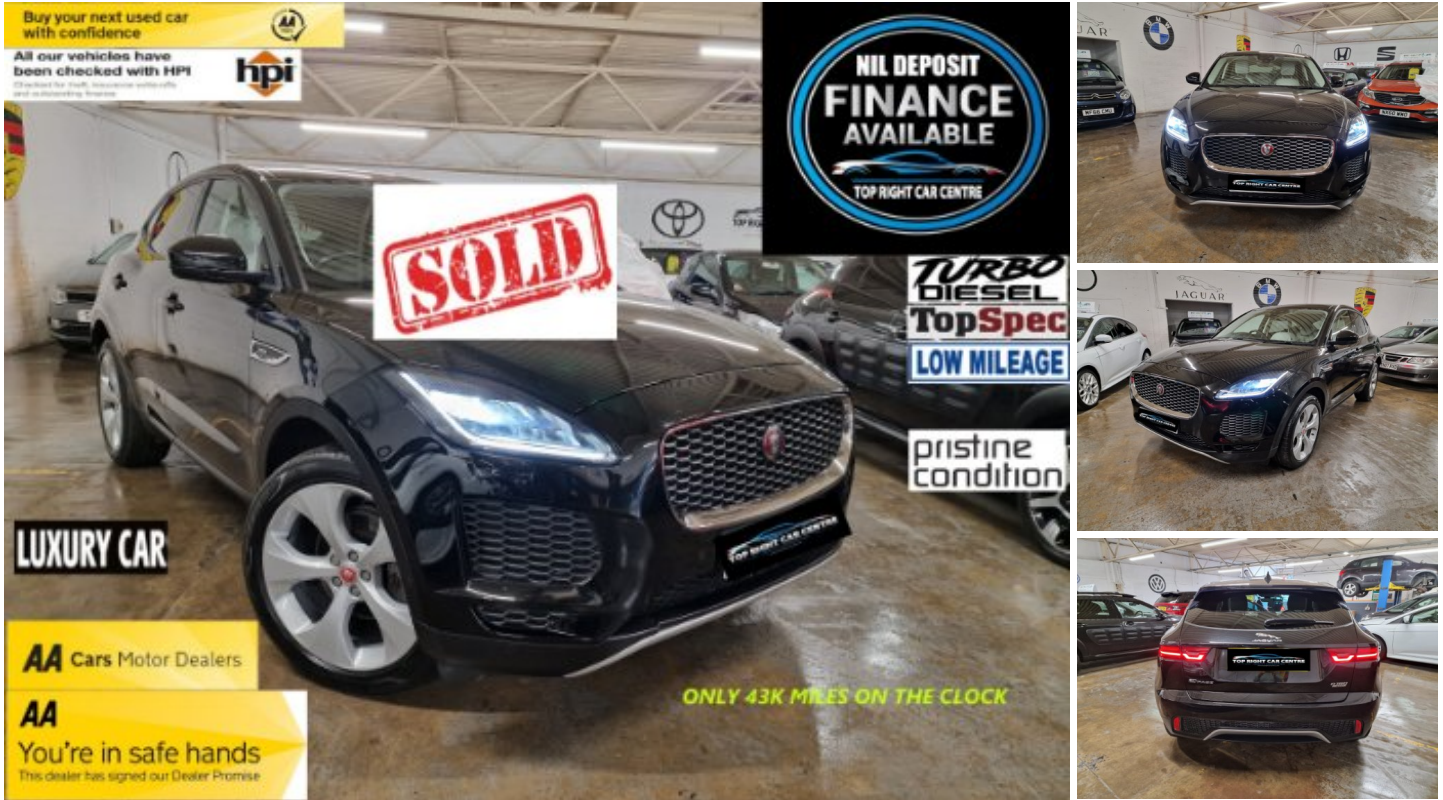

2018(18) Jaguar E-Pace 2.0 D180 HSE Auto AWD Euro ...

£23,999

Engine: Diesel
Body: Estate
Gearbox: Automatic
Capacity: 1999cc
Colour: Black
Mileage: 43,778
CO²: 147g/km
MPG: 50.4mpg
Top Speed: 127mph
BHP: 177bhp
Insurance Grp: 30E

Top Right Car Centre
 Unit 25 E, Queens Court
 Business Centre
 Riverside Road
 Sunderland
 Tyne and Wear, SR5 3JG

20" ALLOYS	DRIVER CONDITION MONITOR
ELECTRIC GESTURE TAILGATE	EPAS
INCONTROL TOUCH NAVIGATION PRO	INTERACTIVE DRIVER DISPLAY INSTRUMENT CLUSTER
LANE KEEP ASSIST	OUTSIDE TEMPERATURE GAUGE
PUSH BUTTON STARTER	TRAFFIC SIGN RECOGNITION WITH ADAPTIVE SPEED LIMITER
TRIP COMPUTER	VOICE CONTROL SYSTEM
DIESEL PARTICULATE FILTER	AM/FM DVD MP3 RADIO
BLUETOOTH CONNECTIVITY INCLUDING AUDIO STREAMING	DAB DIGITAL RADIO
APPROACH ILLUMINATION	DYNAMIC VOLUME CONTROL
AUTO HIGH BEAM	AUTO DIMMING REAR VIEW MIRROR
BODY COLOUR BUMPERS	AUTOMATIC HEADLIGHTS
HEATED FRONT WINDSCREEN	HEATED DOOR MIRRORS
HEATED WASHER JETS	HEATED REAR WINDOW WITH TIMER
TAILGATE SPOILER	RAIN SENSOR WINDSCREEN WIPERS
2ND ROW 60/40 SPLIT/FOLD	12V POWER POINT FRONT
3 SEAT BENCH IN 2ND ROW	2ND ROW AIR VENTS
CENTRE HEADREST IN ROW 2	CENTRE ARMREST CONSOLE
FRONT HEAD RESTRAINTS	DUAL ZONE AUTOMATIC CLIMATE CONTROL
	ISOFIX ON OUTER REAR SEATS